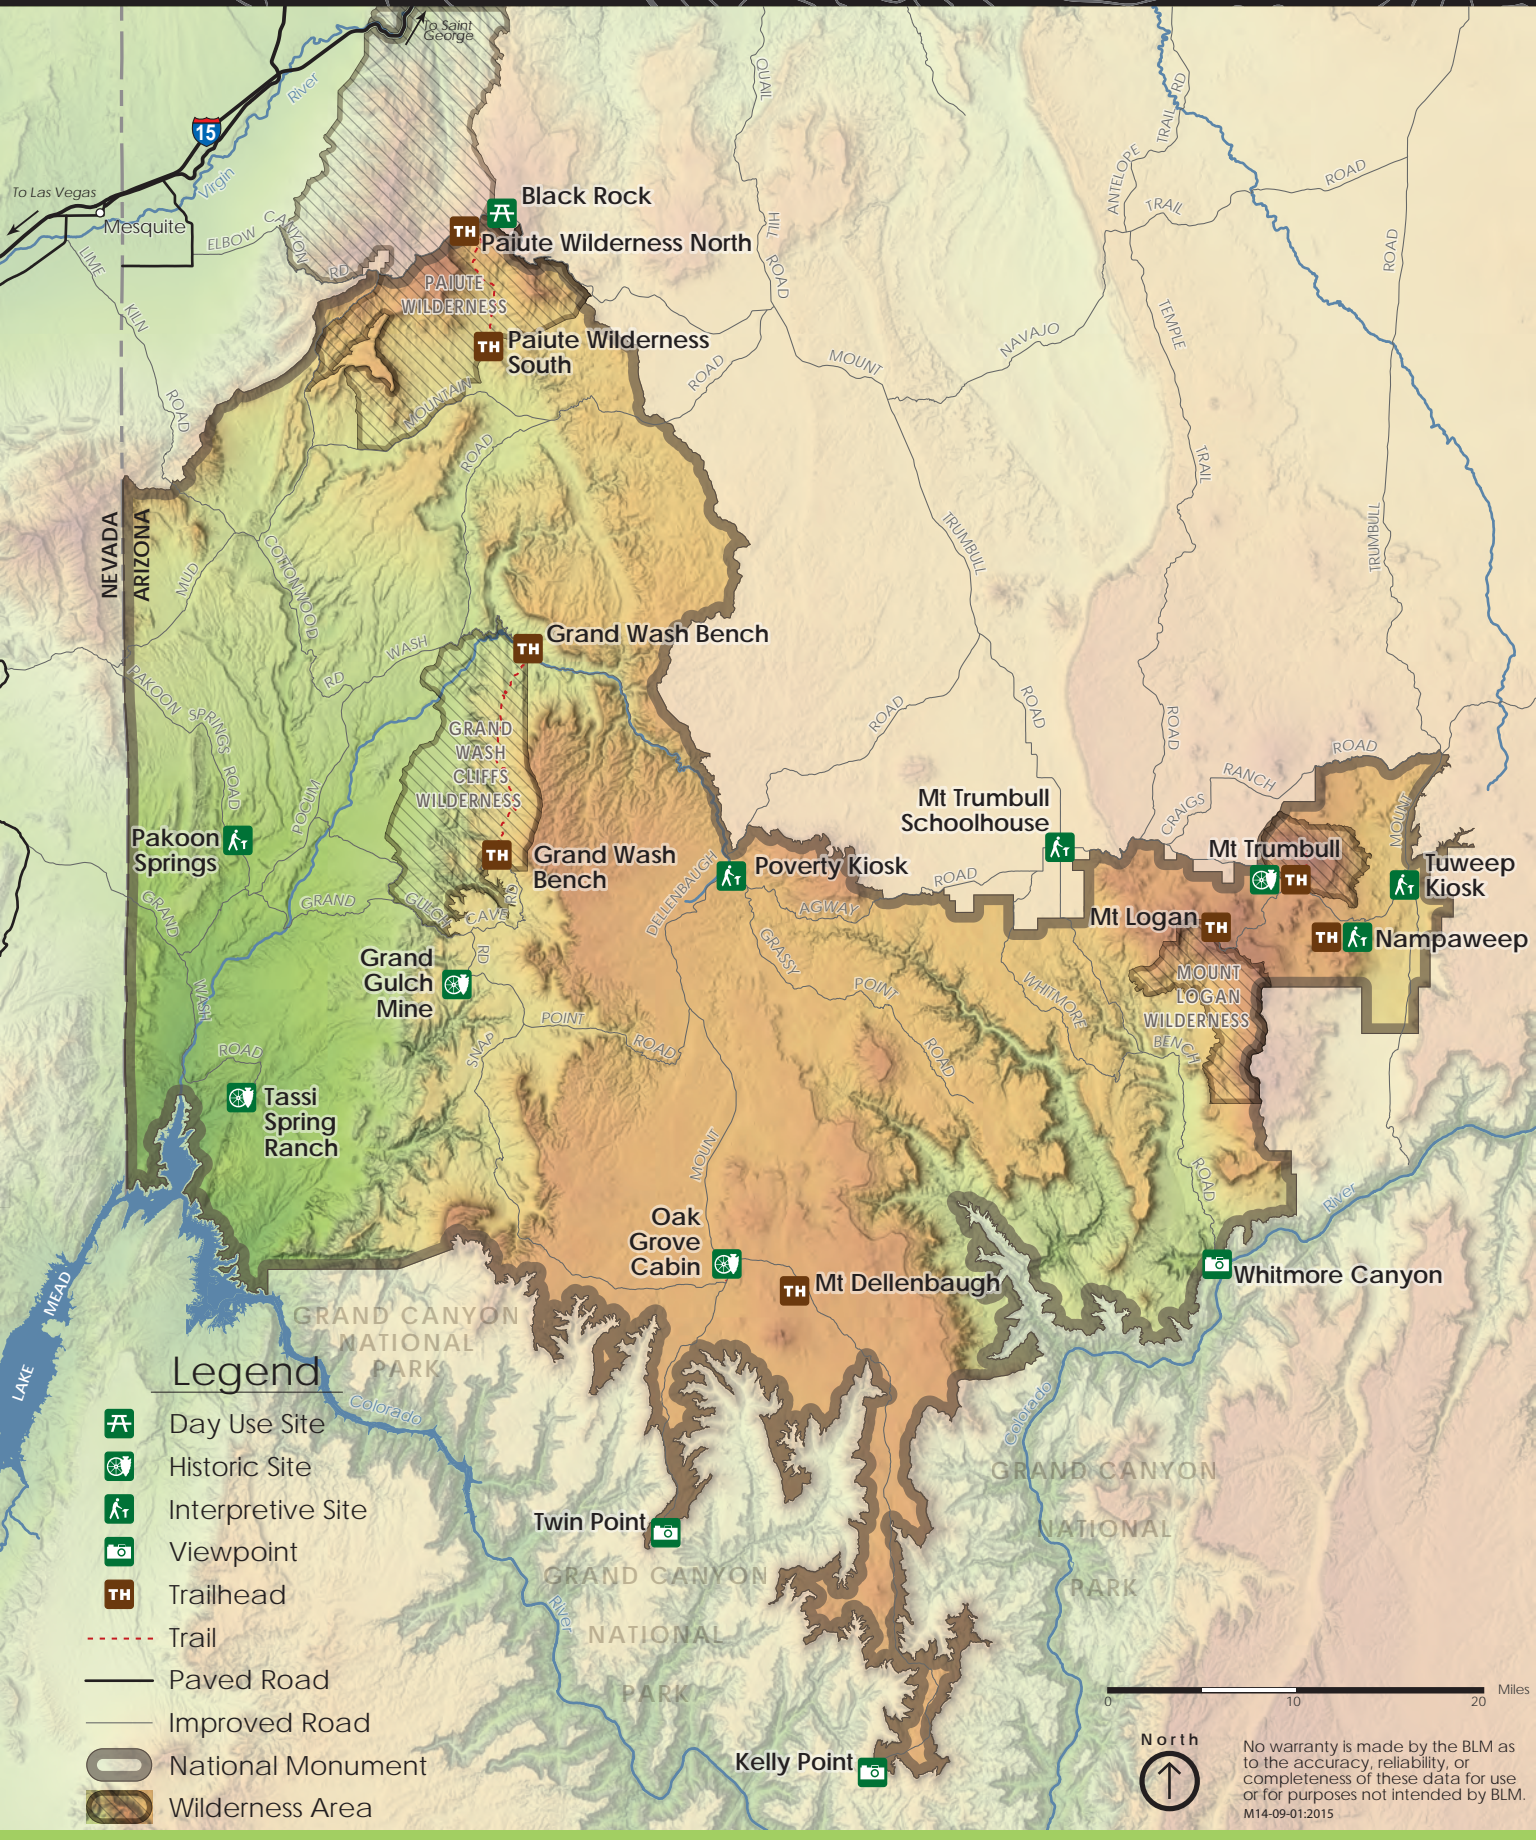

# Grand Canyon - Parashant National Monument

## Legend

- Day Use Site
- Historic Site
- Interpretive Site
- Viewpoint
- Trailhead
- Trail
- Paved Road
- Improved Road
- National Monument
- Wilderness Area

0 10 20 Miles

No warranty is made by the BLM as to the accuracy, reliability, or completeness of these data for use or for purposes not intended by BLM. M14-09-01-2015