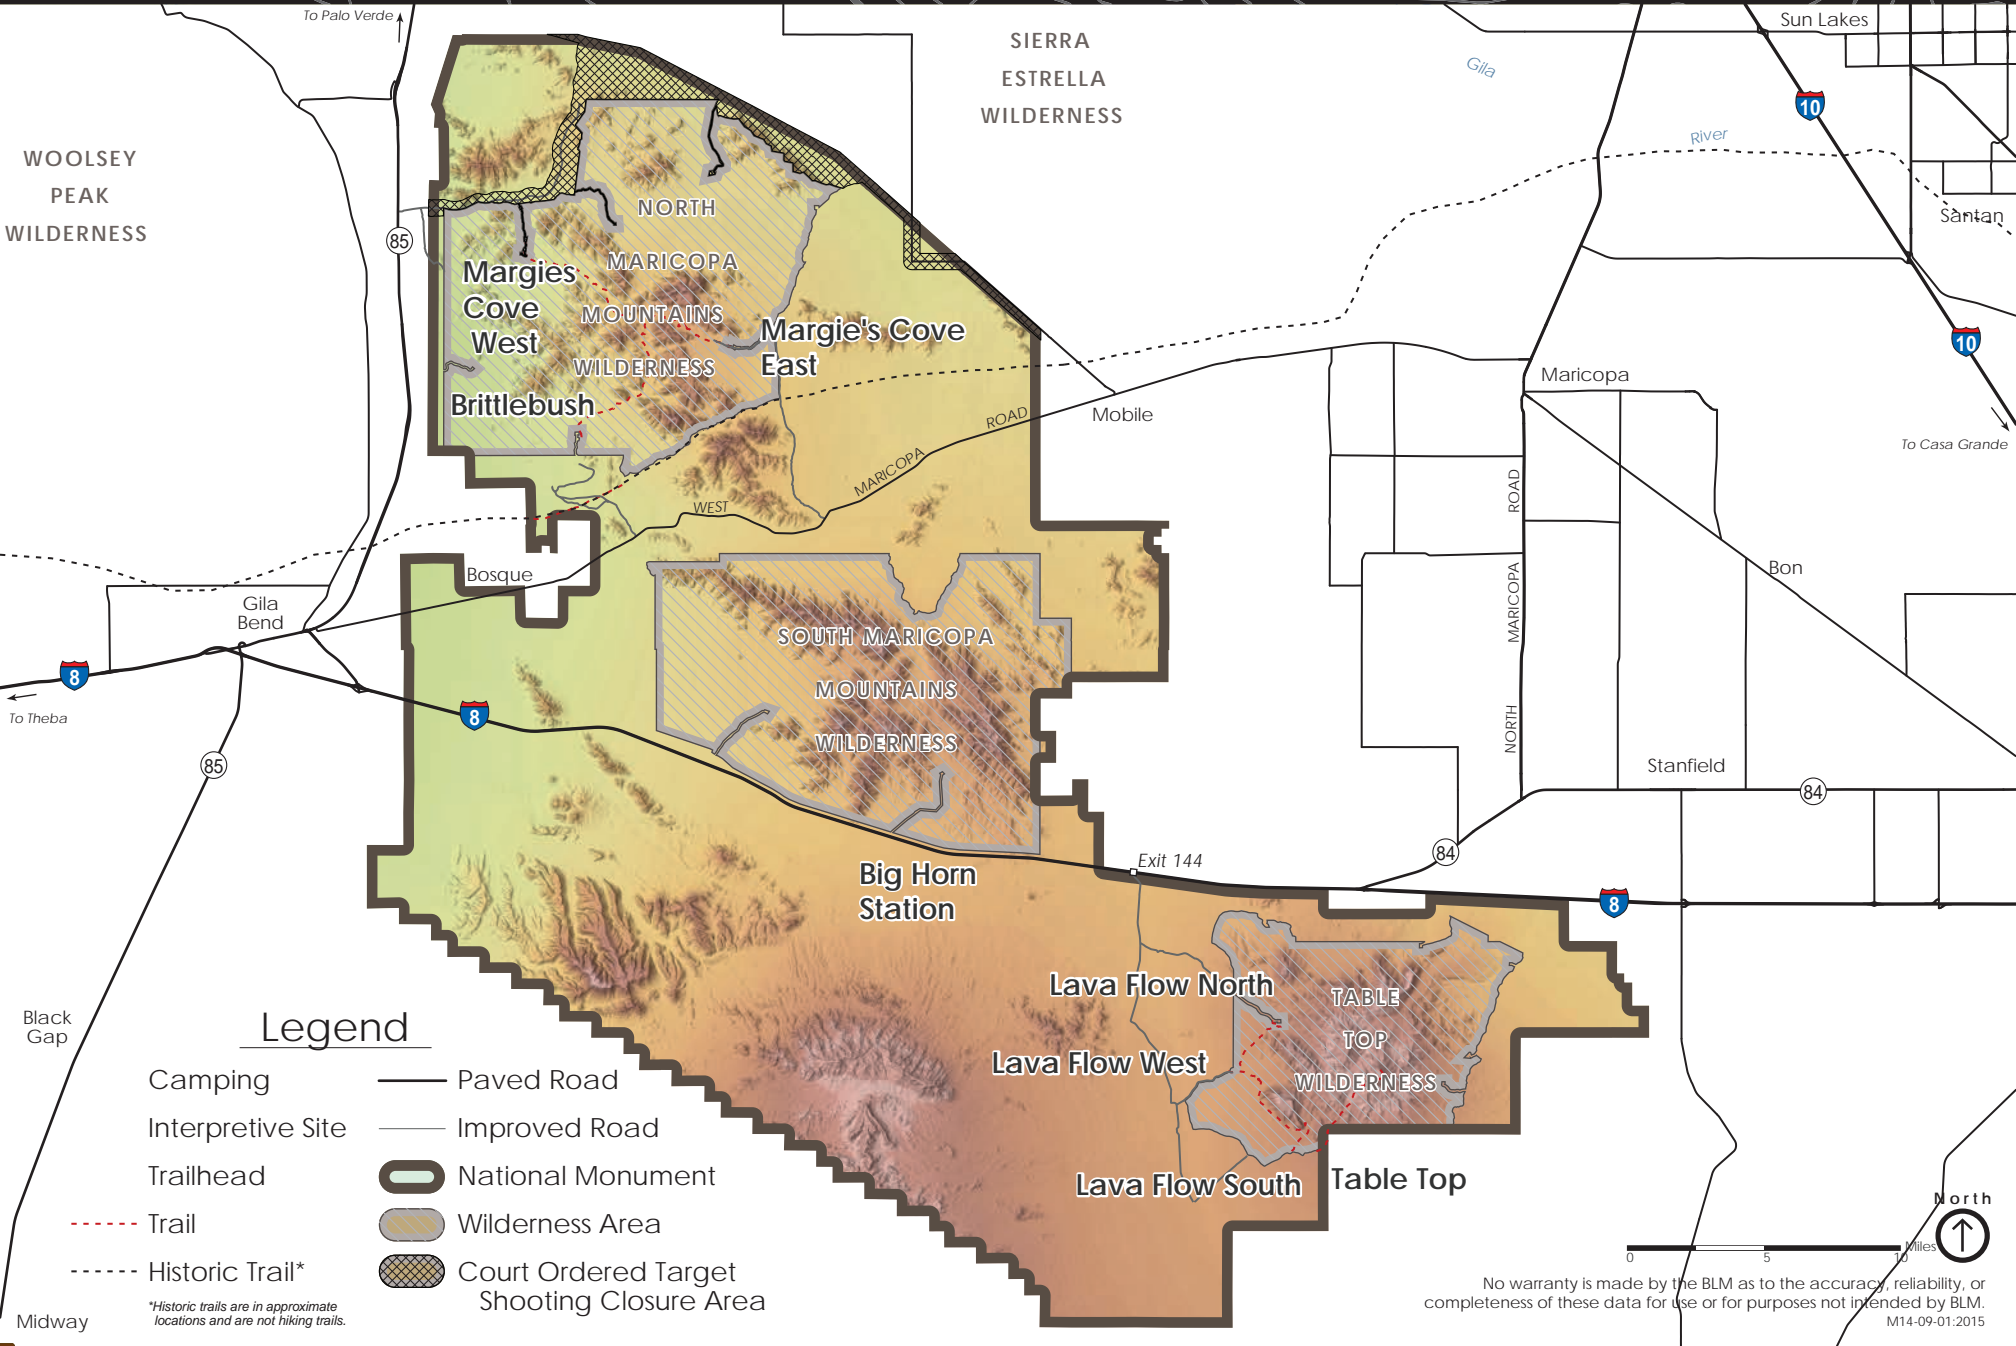

Sonoran Desert National Monument

Legend

- Camping
- Interpretive Site
- Trailhead
- Trail
- Historic Trail*
- Paved Road
- Improved Road
- National Monument
- Wilderness Area
- Court Ordered Target Shooting Closure Area

No warranty is made by the BLM as to the accuracy, reliability, or completeness of these data for use or for purposes not intended by BLM. M14-09-01:2015