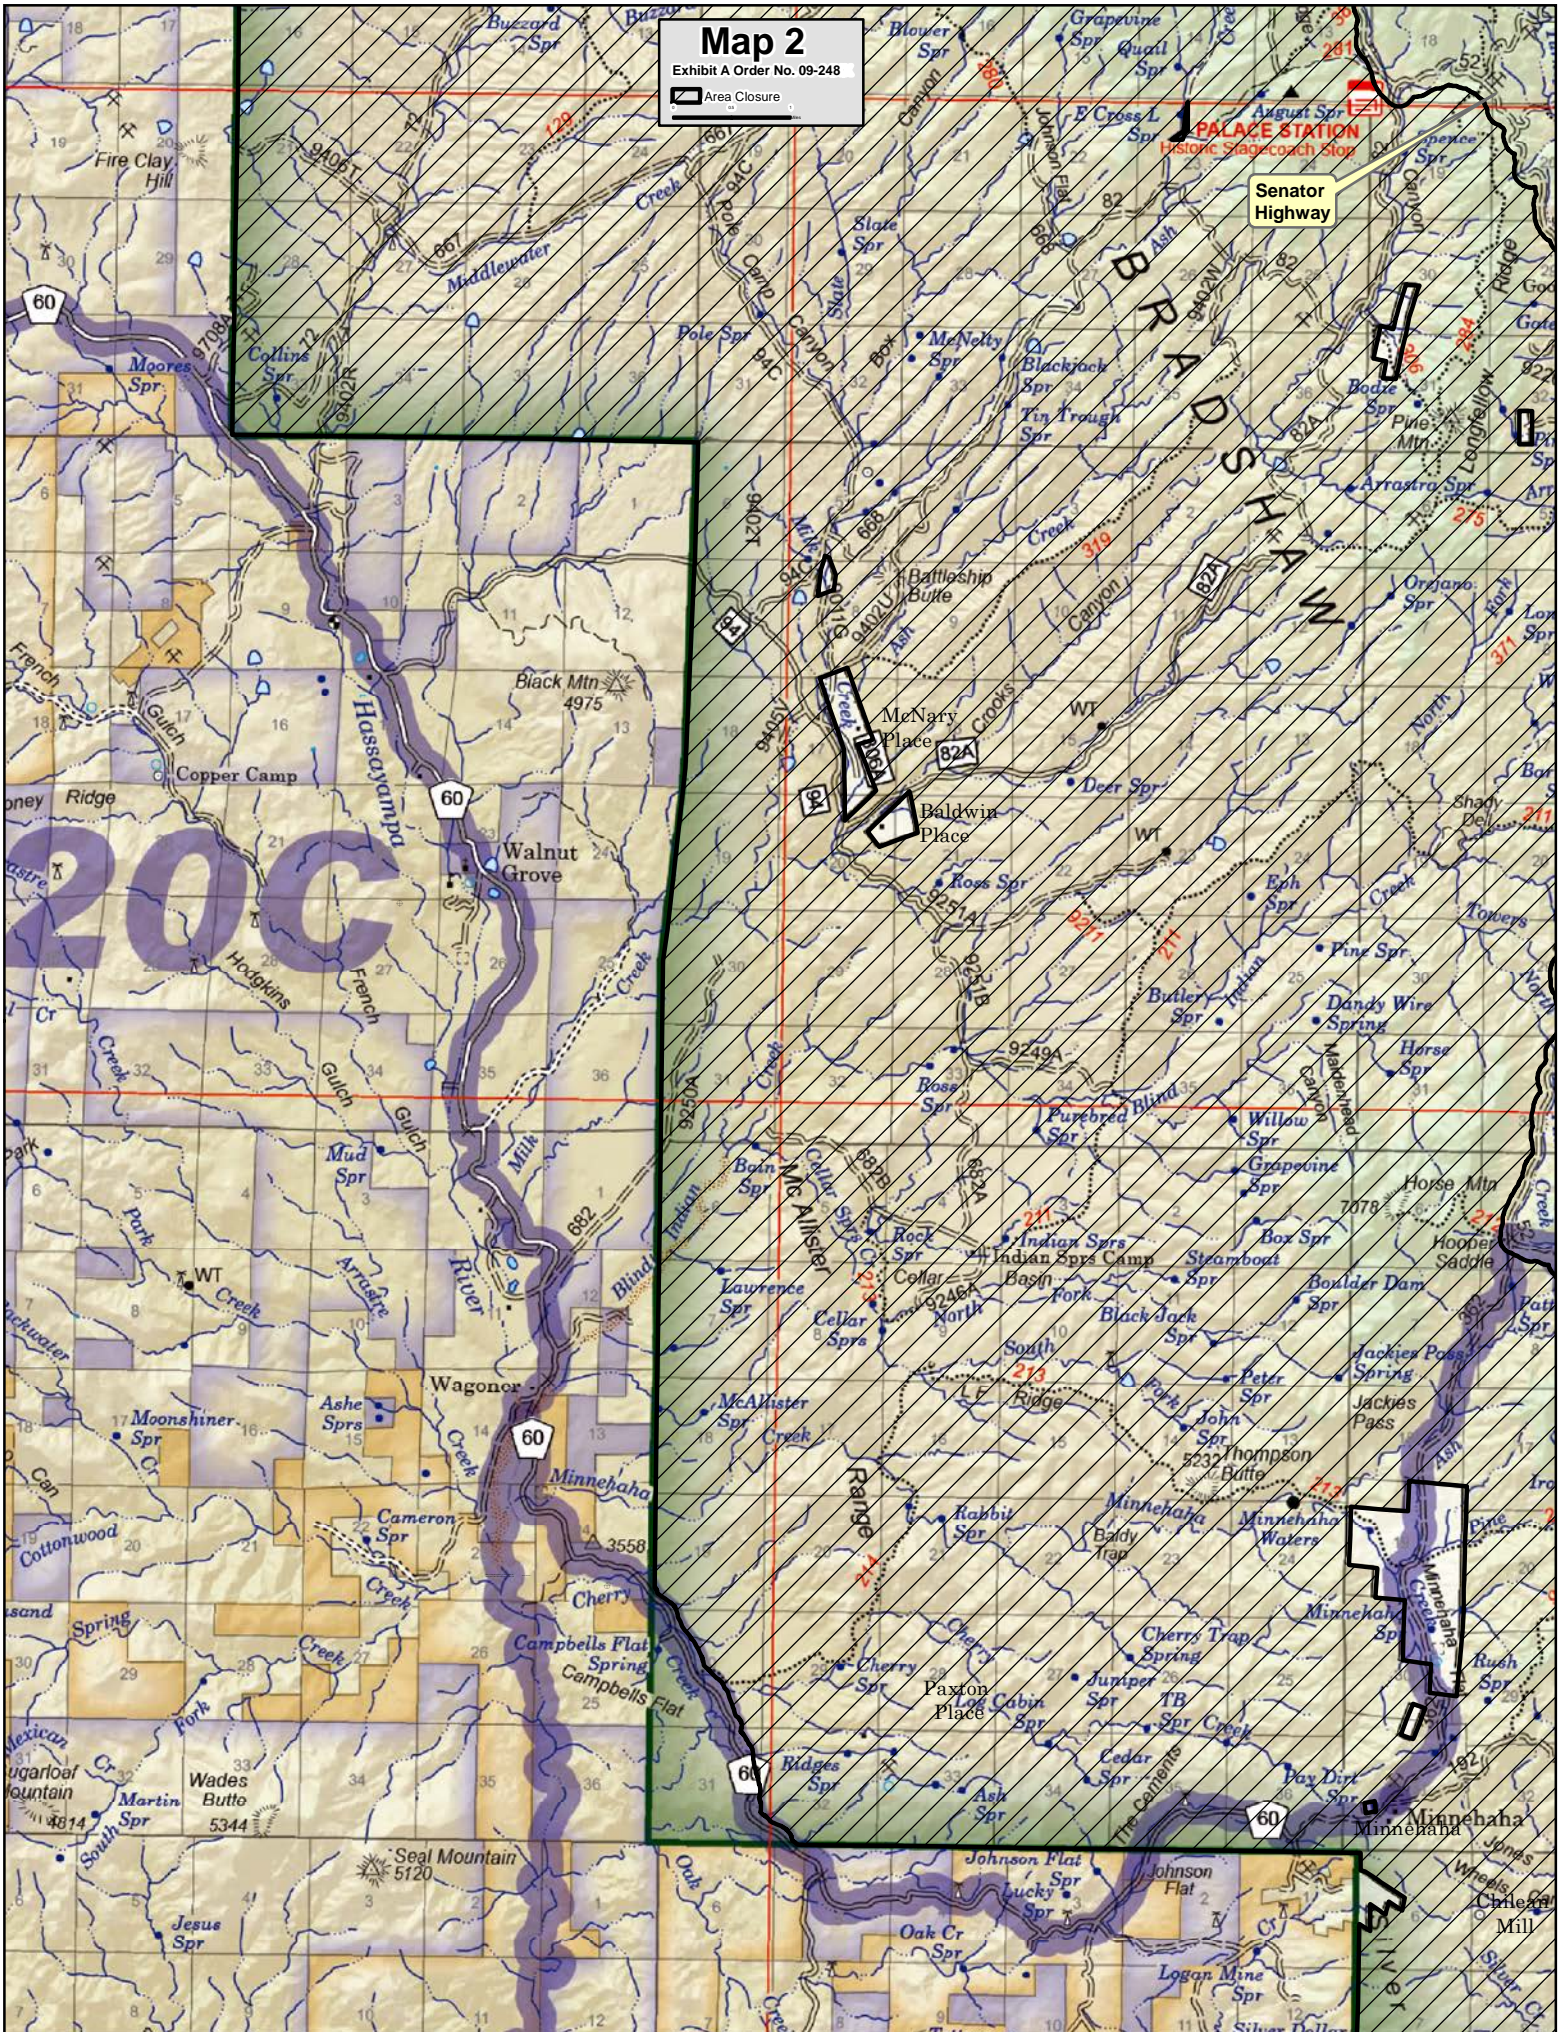

Map 2

Exhibit A Order No. 09-248

Area Closure