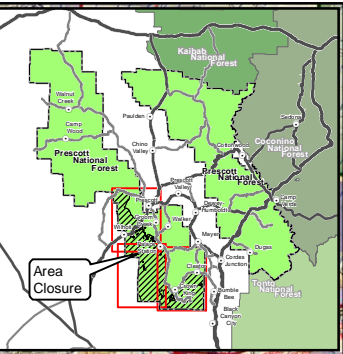

Map Index

Exhibit A
Order No. 09-248
Prescott National Forest
Area Closure

-  Area Closure
-  Map Index

0 1 2 3 Miles

Map 1

Map 2

Map 3

Iron Springs Road

Senator Highway

Crown King Road

20C

20A

CASTLE CREEK

WILDERNESS

BRADSHAW

PRESCOTT

Area Closure

Senator Highway

Crown King Road

20A

CASTLE CREEK

TURNEY GULCH

HAZLETT HOLLOW

WILDERNESS