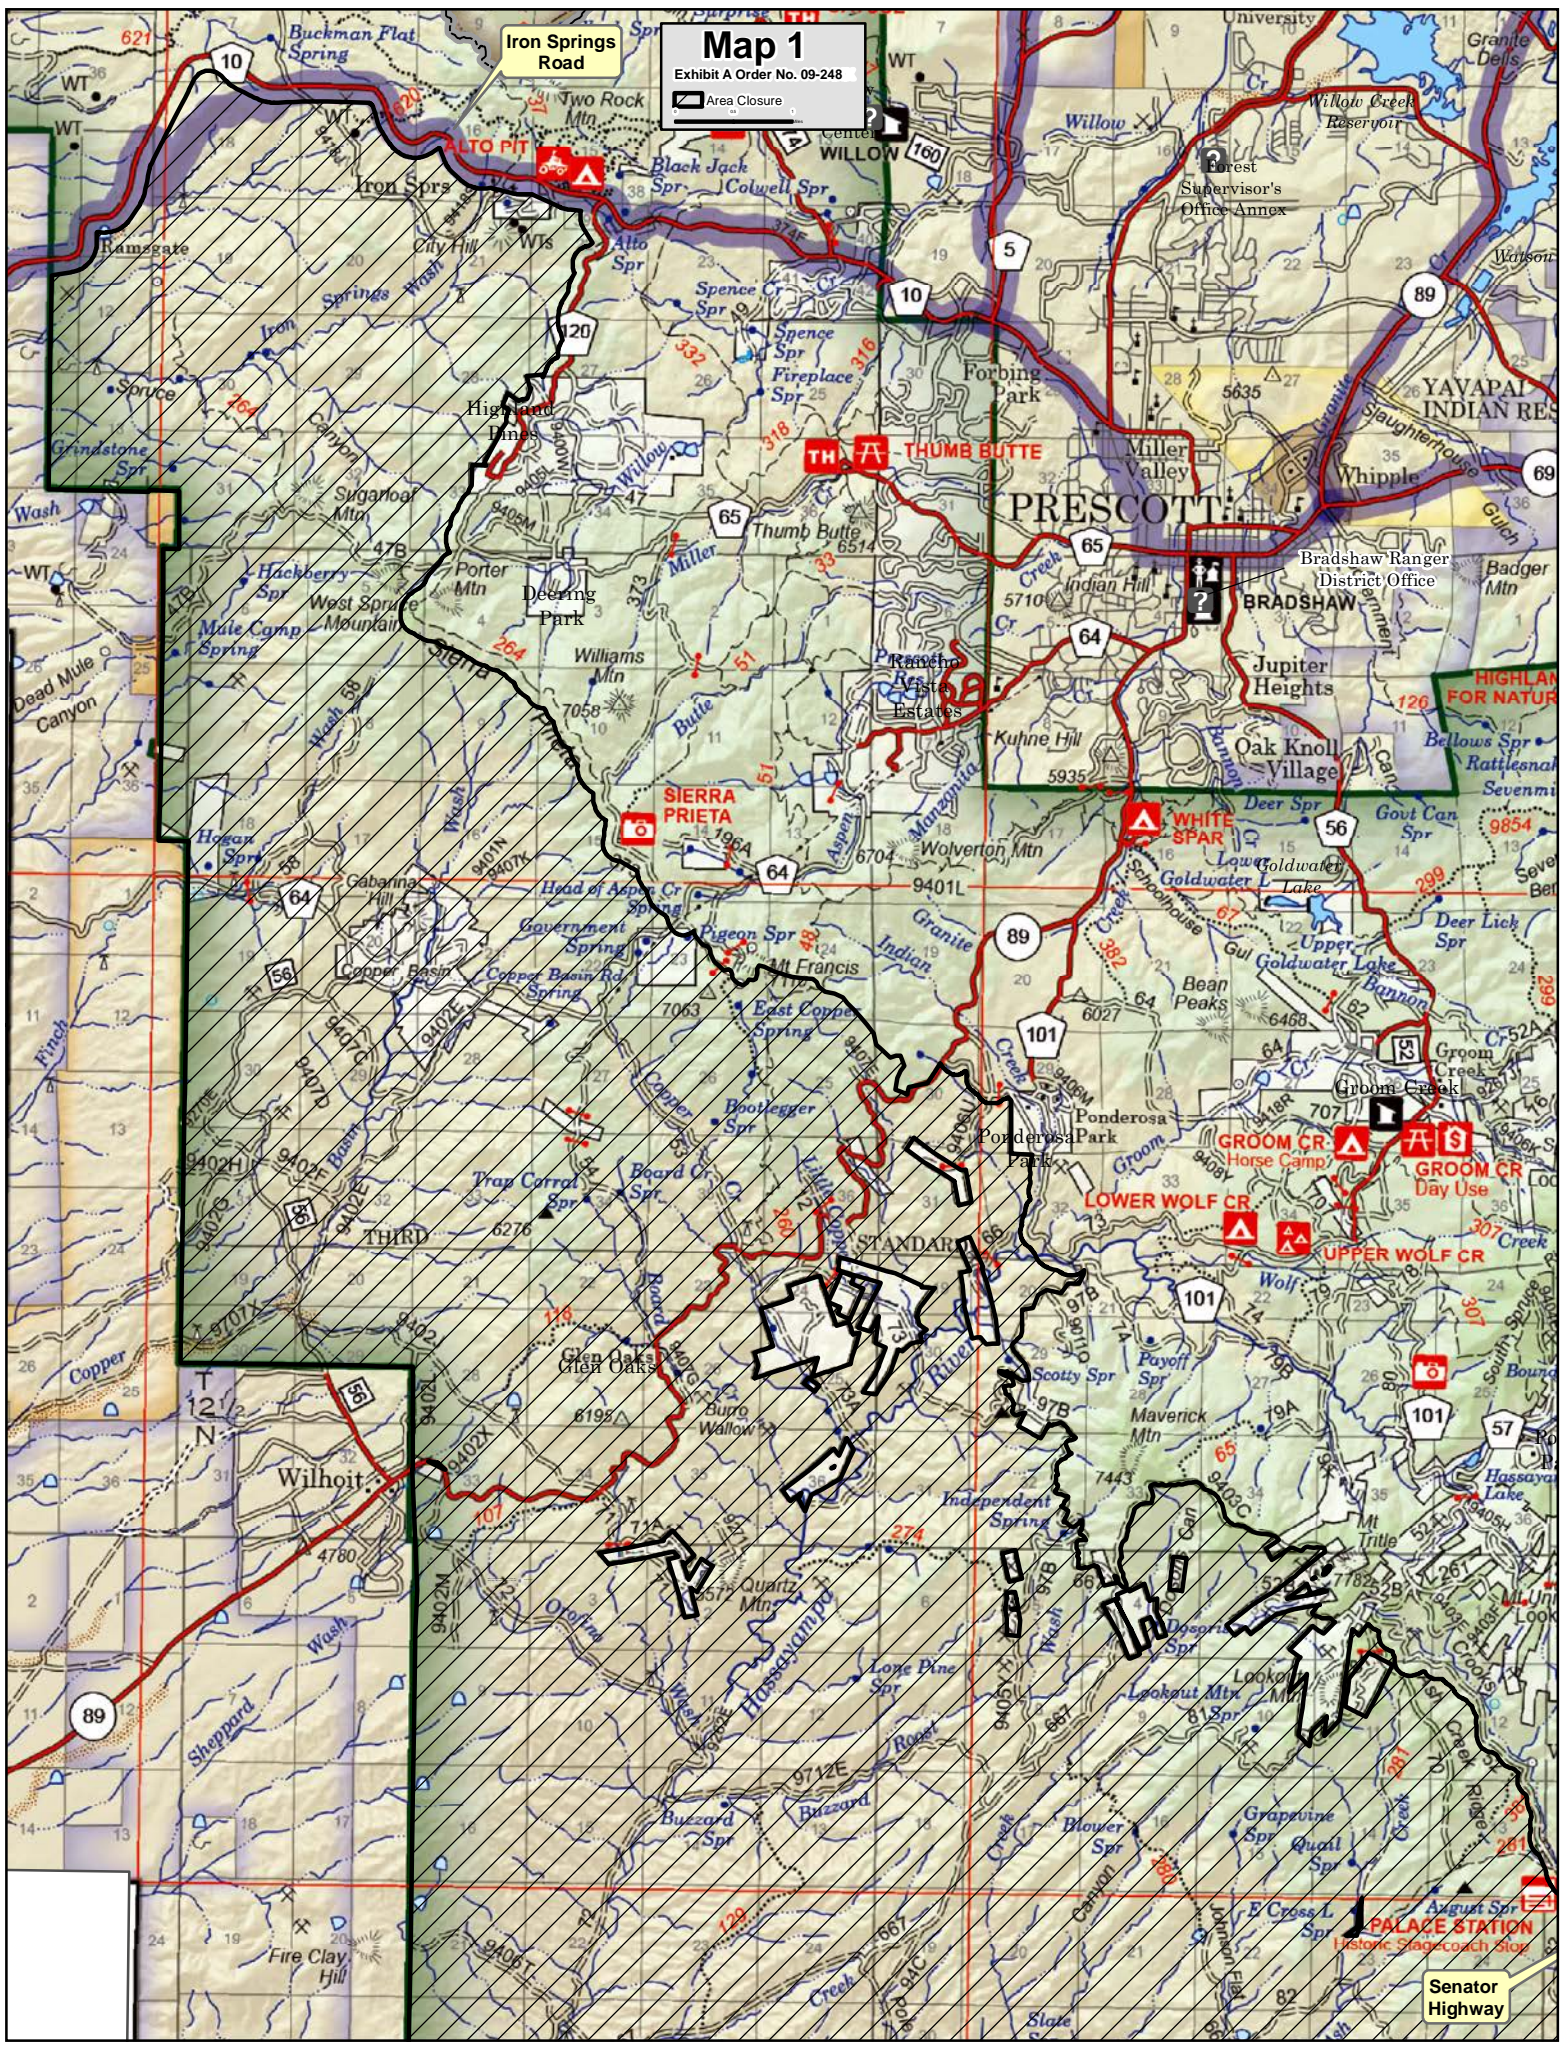

Senator Highway

Crown King Road

20C

20A

CASTLE CREEK

WILDERNESS

BRADSHAW

PRESCOTT

SHIRAZ

SHIRAZ

SHIRAZ

SHIRAZ

SHIRAZ

SHIRAZ

Map 1

Exhibit A Order No. 09-248

Area Closure

Iron Springs Road

Senator Highway

PALACE STATION
Historic Stagecoach Stop

GROOM CR
Horse Camp

LOWER WOLF CR
UPPER WOLF CR

WOLF CR

WOLF CR

Area Closure

Senator Highway

Crown King Road

20A

CASTLE CREEK

TURNEY GULCH

HAZLETT HOLLOW

WILDERNESS