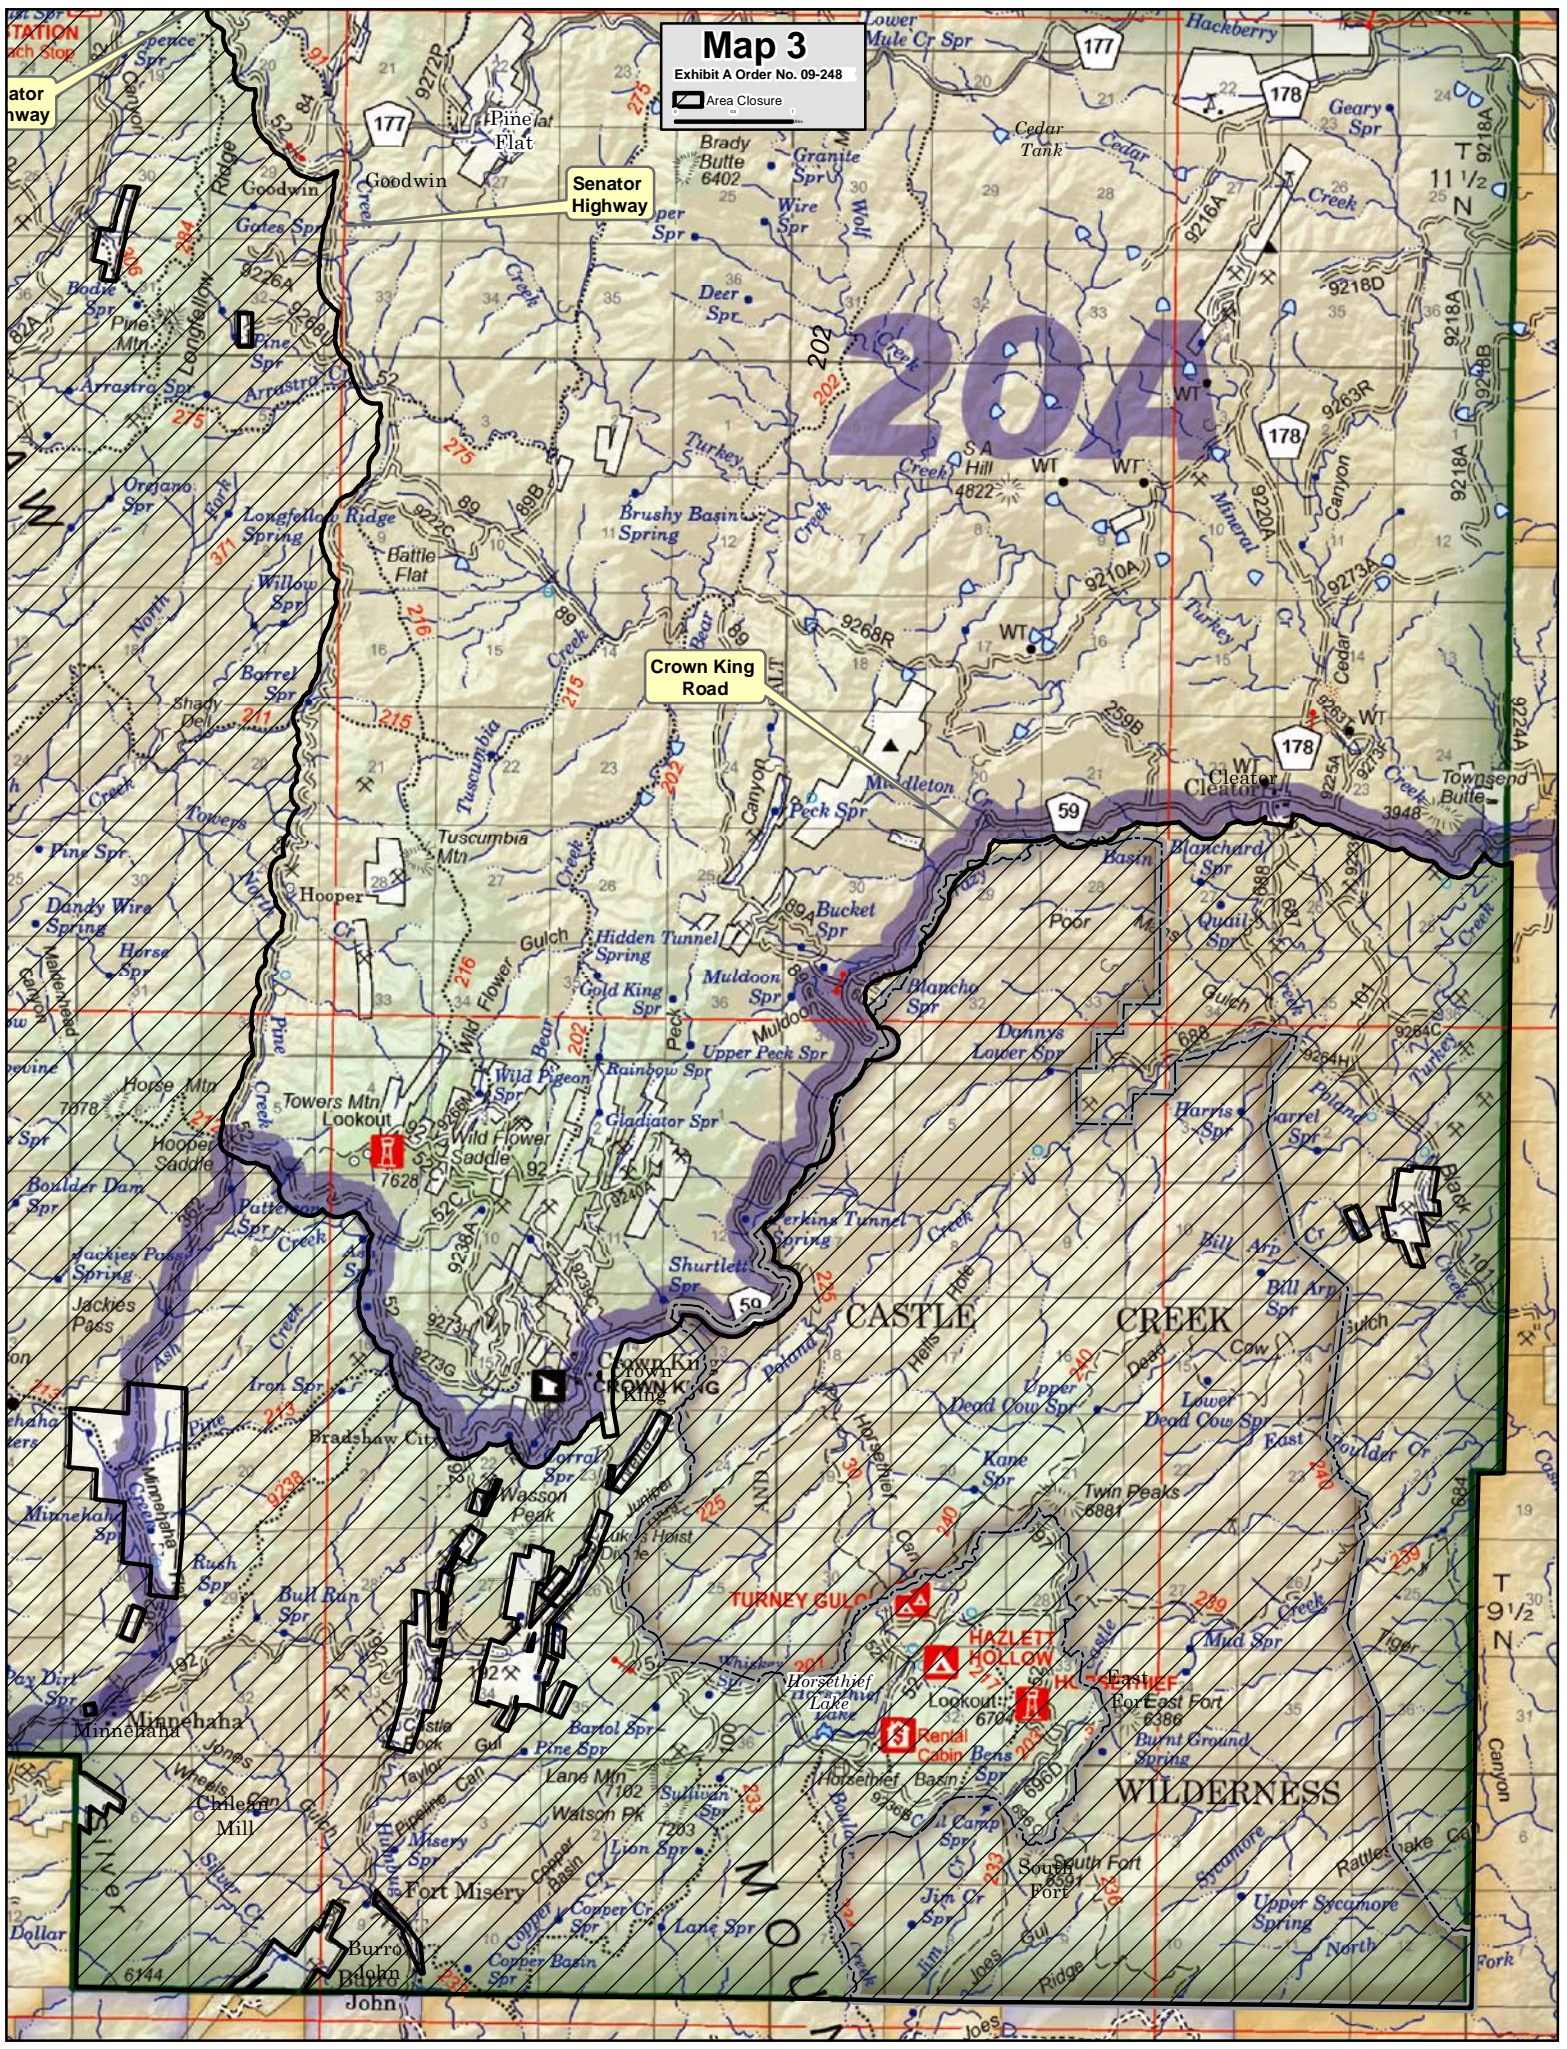

Senator Highway

Crown King Road

20C

20A

CASTLE CREEK

WILDERNESS

BRADSHAW

PRESCOTT

Area Closure

Iron Springs Road

Senator Highway

PALACE STATION
Historic Stagecoach Stop

GROOM CR
Horse Camp

LOWER WOLF CR
UPPER WOLF CR

WOLF CR

WOLF CR

WOLF CR

WOLF CR

WOLF CR

Map 2

Exhibit A Order No. 09-248

Area Closure

Map 3

Exhibit A Order No. 09-248

Area Closure

Senator Highway

Crown King Road

20A

CASTLE CREEK

TURNEY GULCH

HAZLETT HOLLOW

WILDERNESS