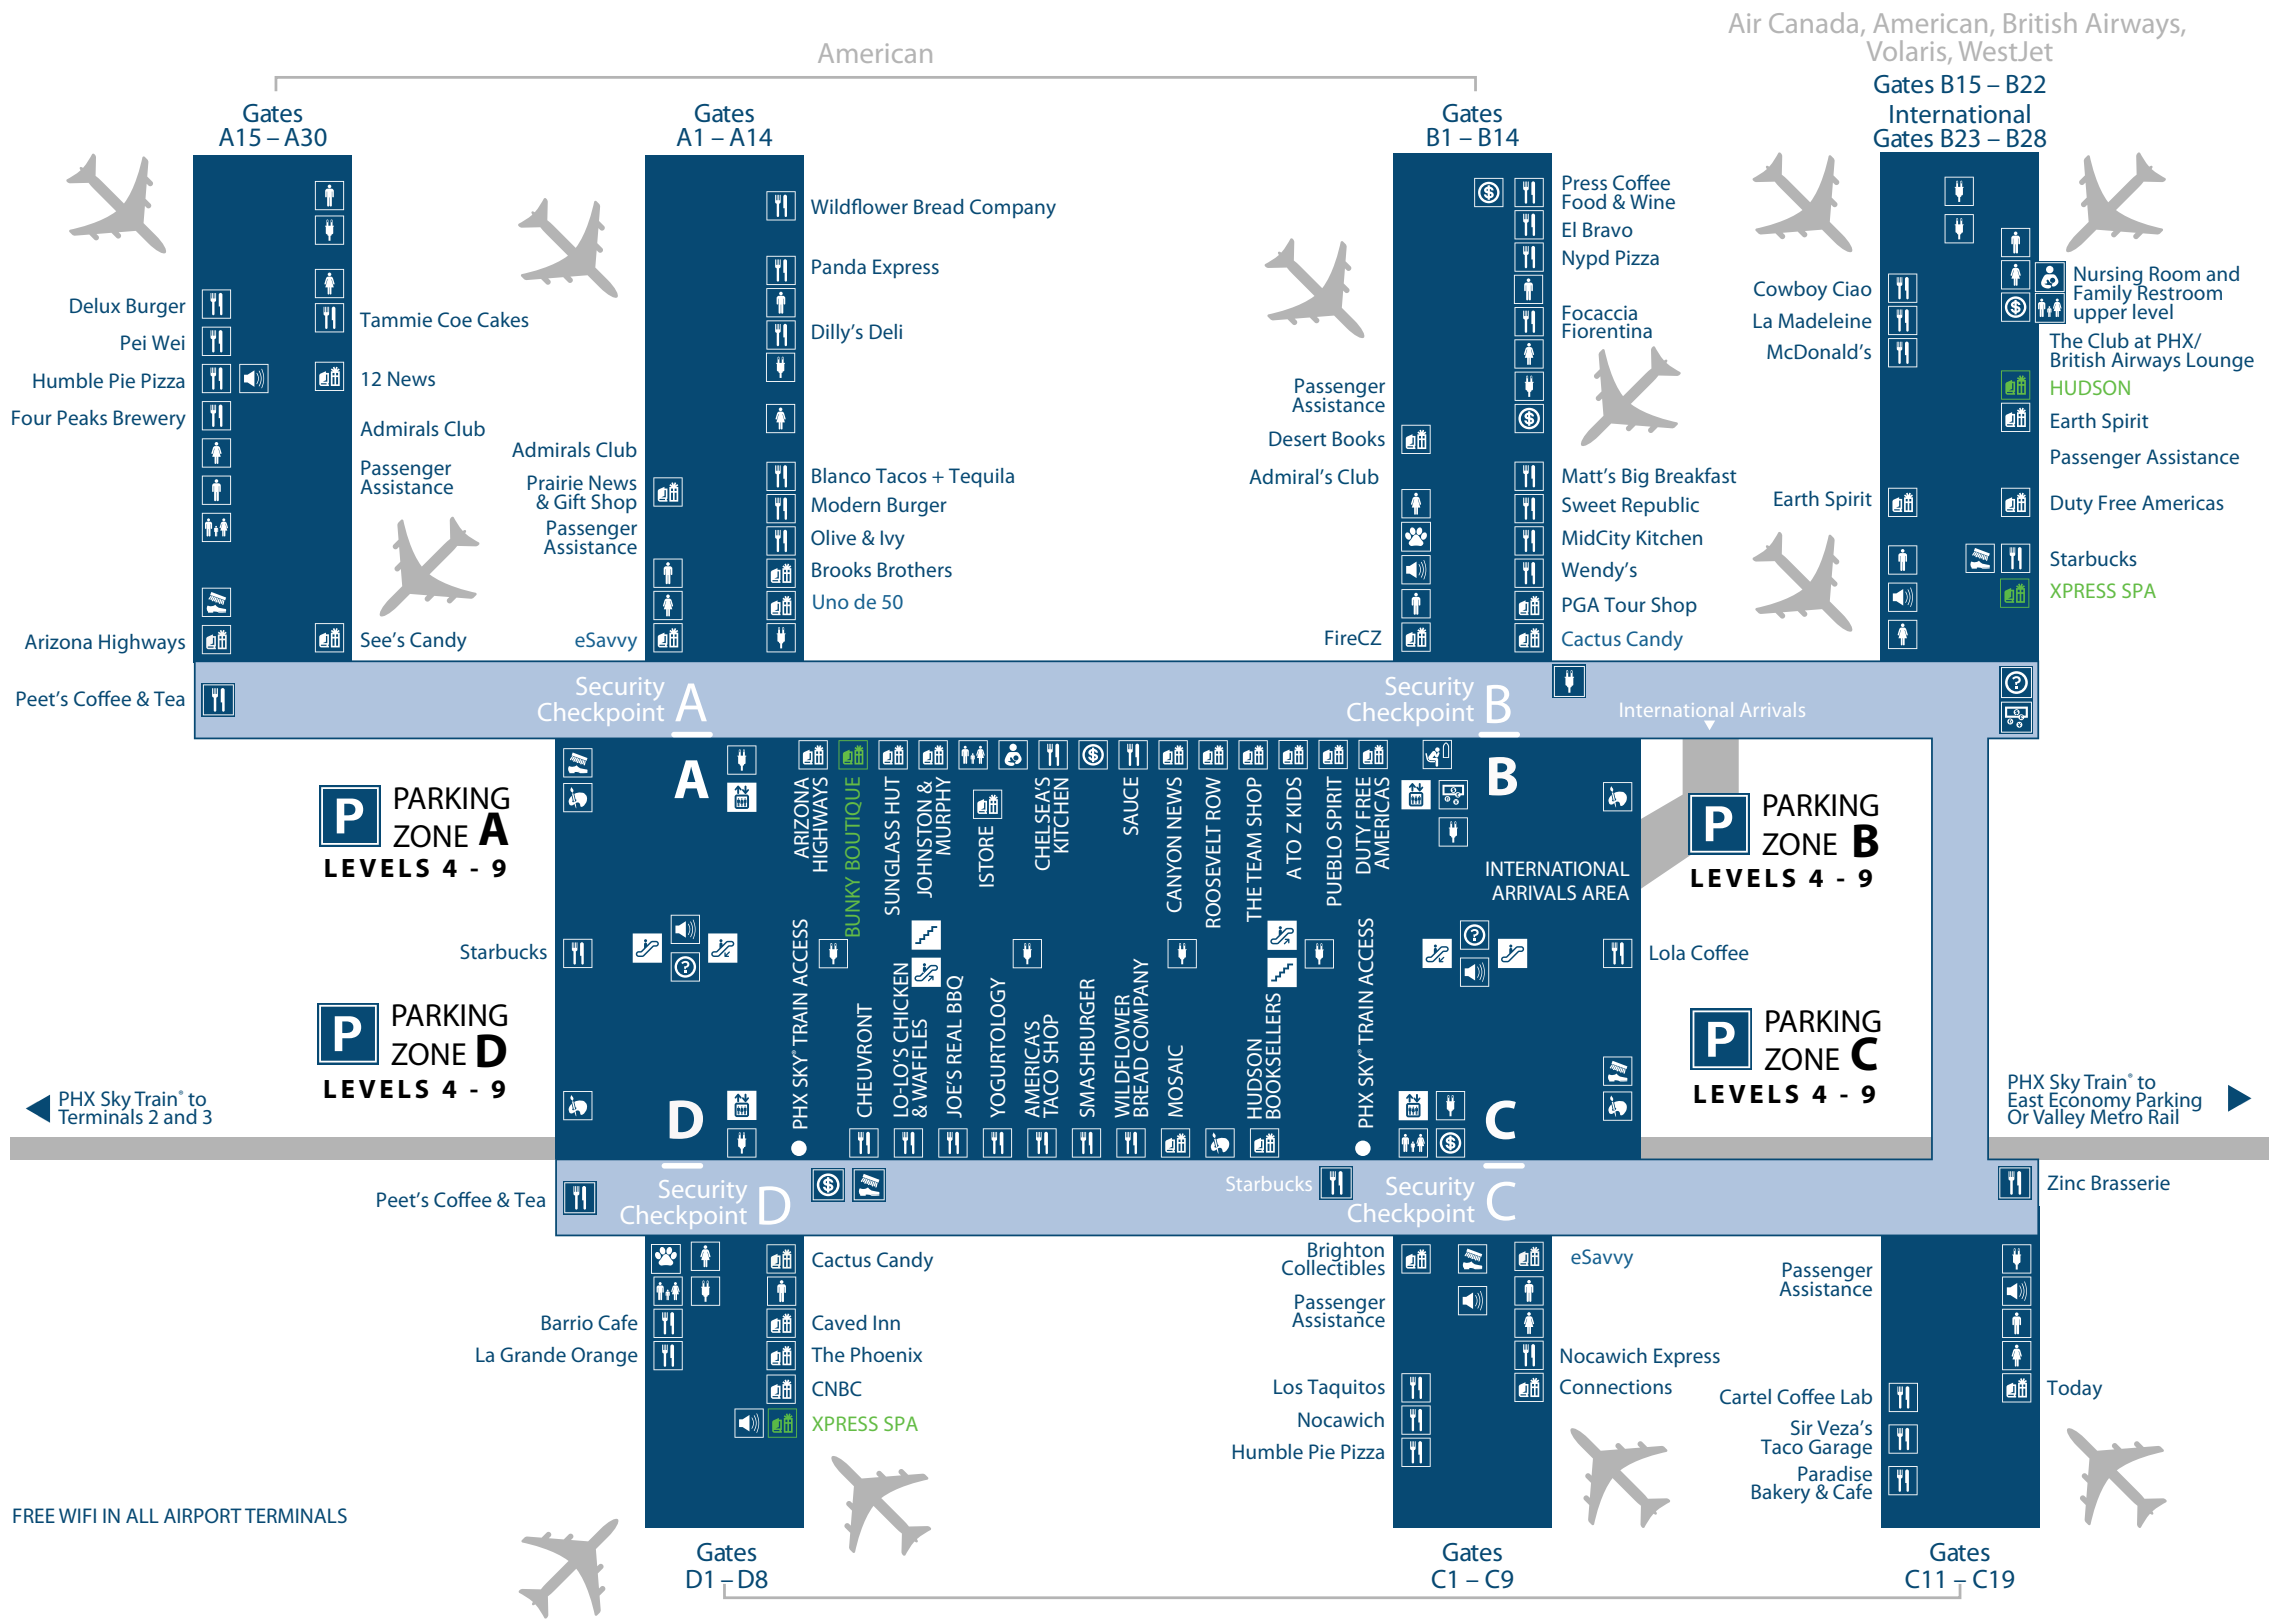

# TERMINAL 4

## LEVEL 3, GATES, RESTAURANTS & SHOPS

**COMING SOON**  
 \*PLEASE NOTE: A RETAIL UPGRADE IS CURRENTLY UNDERWAY IN TERMINAL 4

- Animal Relief Area
- ATM
- Chapel
- Charging Station
- Currency Exchange
- Family Restroom
- Information Counter
- Men's Restroom
- Nursing Room
- Paging Assistance Location
- Parking
- Phoenix Airport Museum Exhibits Phx Sky Train Access
- Restaurant
- Shoe Shine Station
- Shopping
- Women's Restroom
- Moving Walkway
- Elevator
- Escalator
- Escalator, Down
- Escalator, Up

FREE WIFI IN ALL AIRPORT TERMINALS