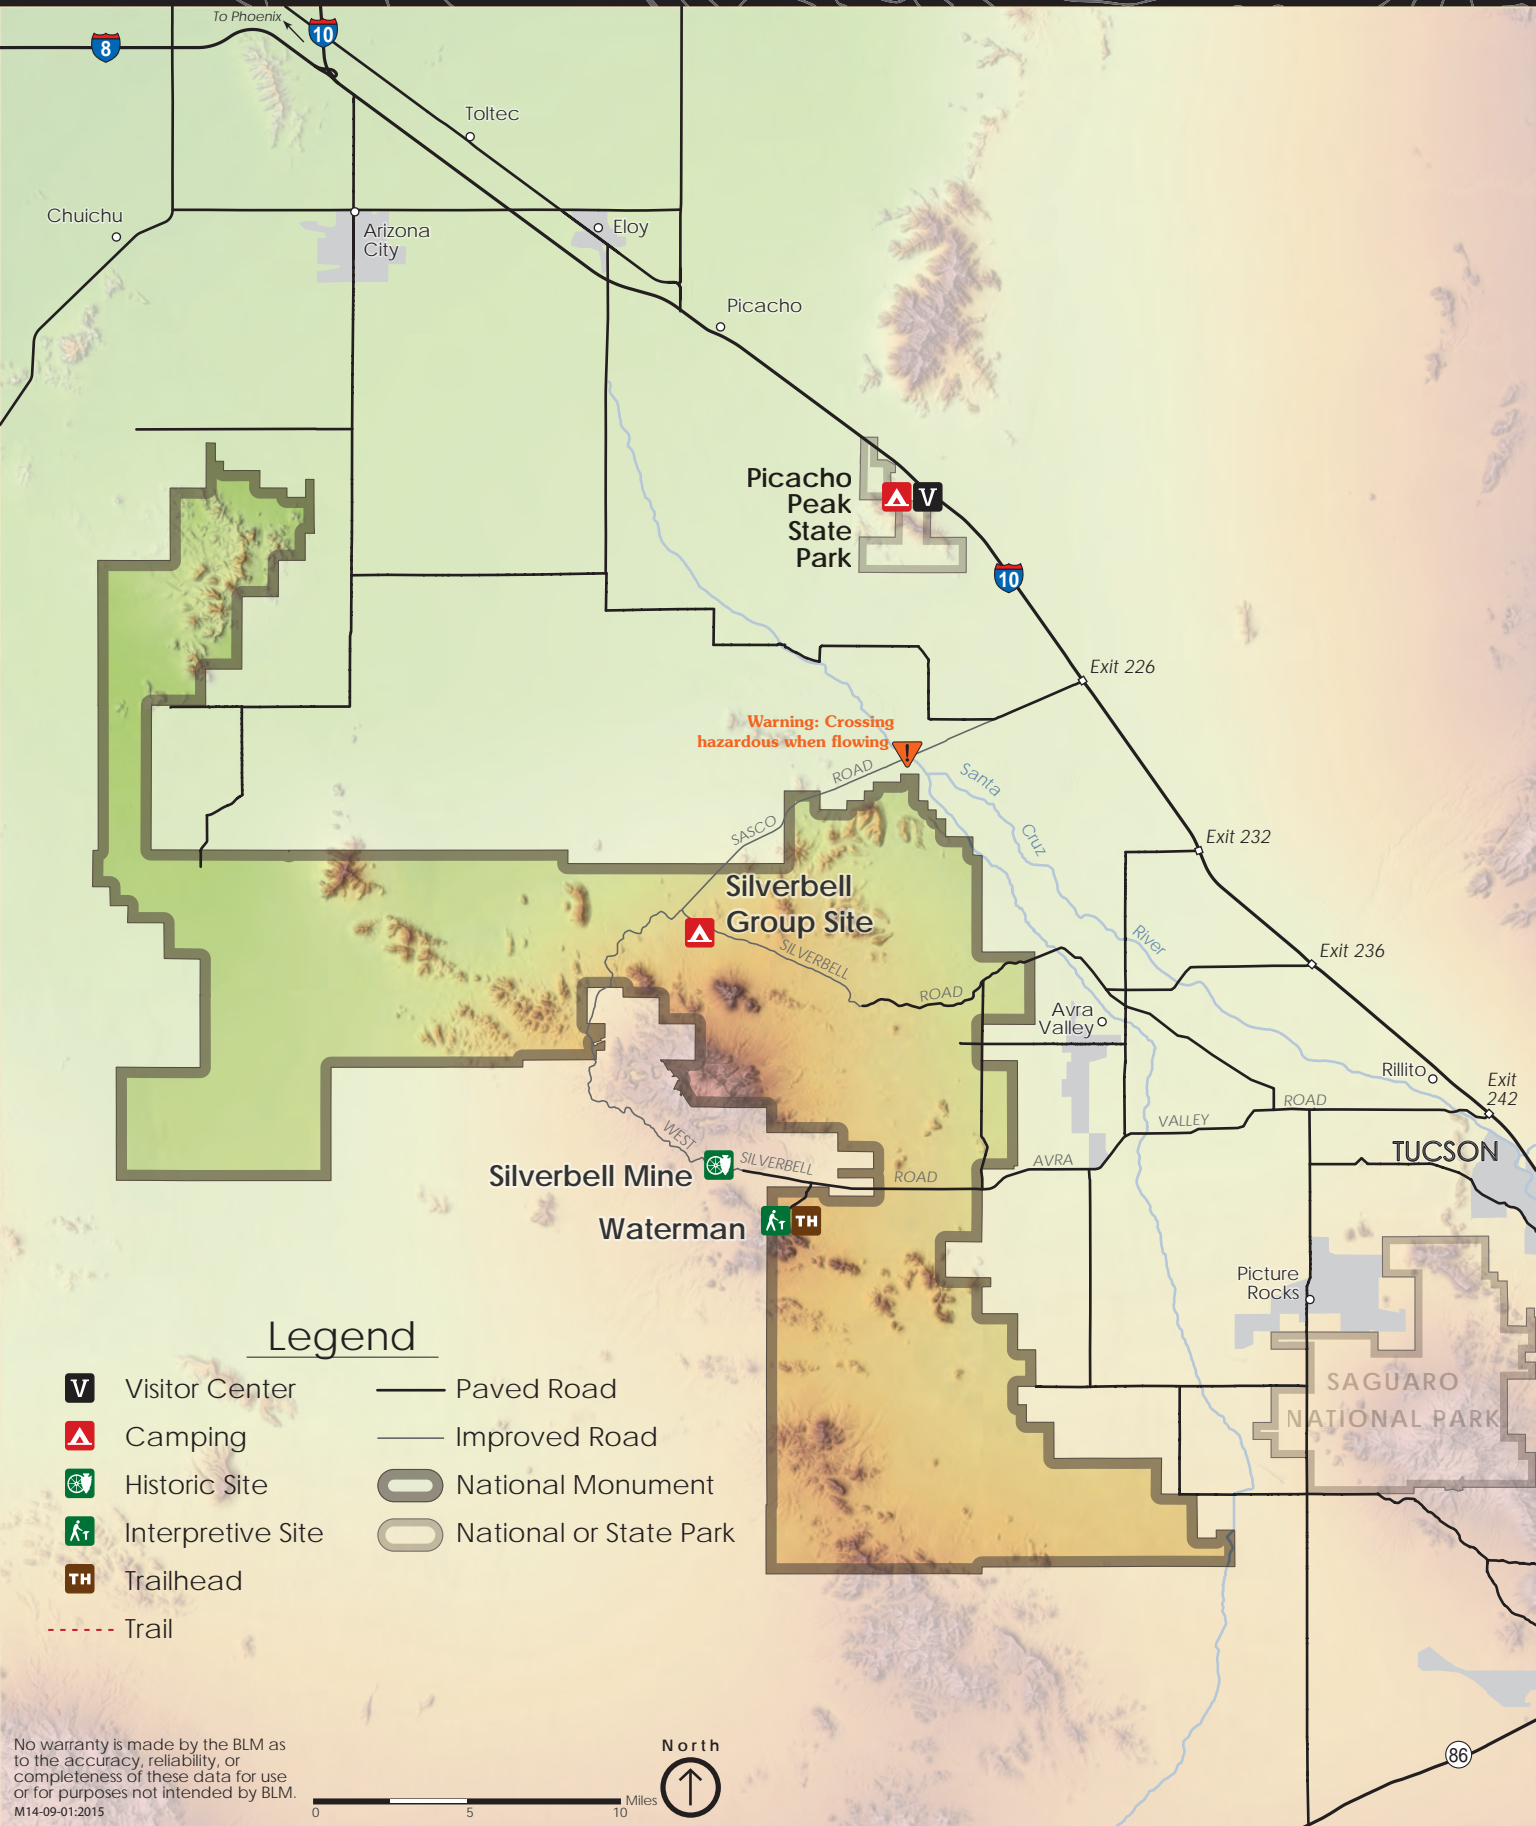

# Ironwood Forest National Monument

Warning: Crossing hazardous when flowing

### Legend

- Visitor Center
- Camping
- Historic Site
- Interpretive Site
- Trailhead
- Paved Road
- Improved Road
- National Monument
- National or State Park
- Trail

No warranty is made by the BLM as to the accuracy, reliability, or completeness of these data for use or for purposes not intended by BLM.  
M14-09-01:2015

0 5 10 Miles

86